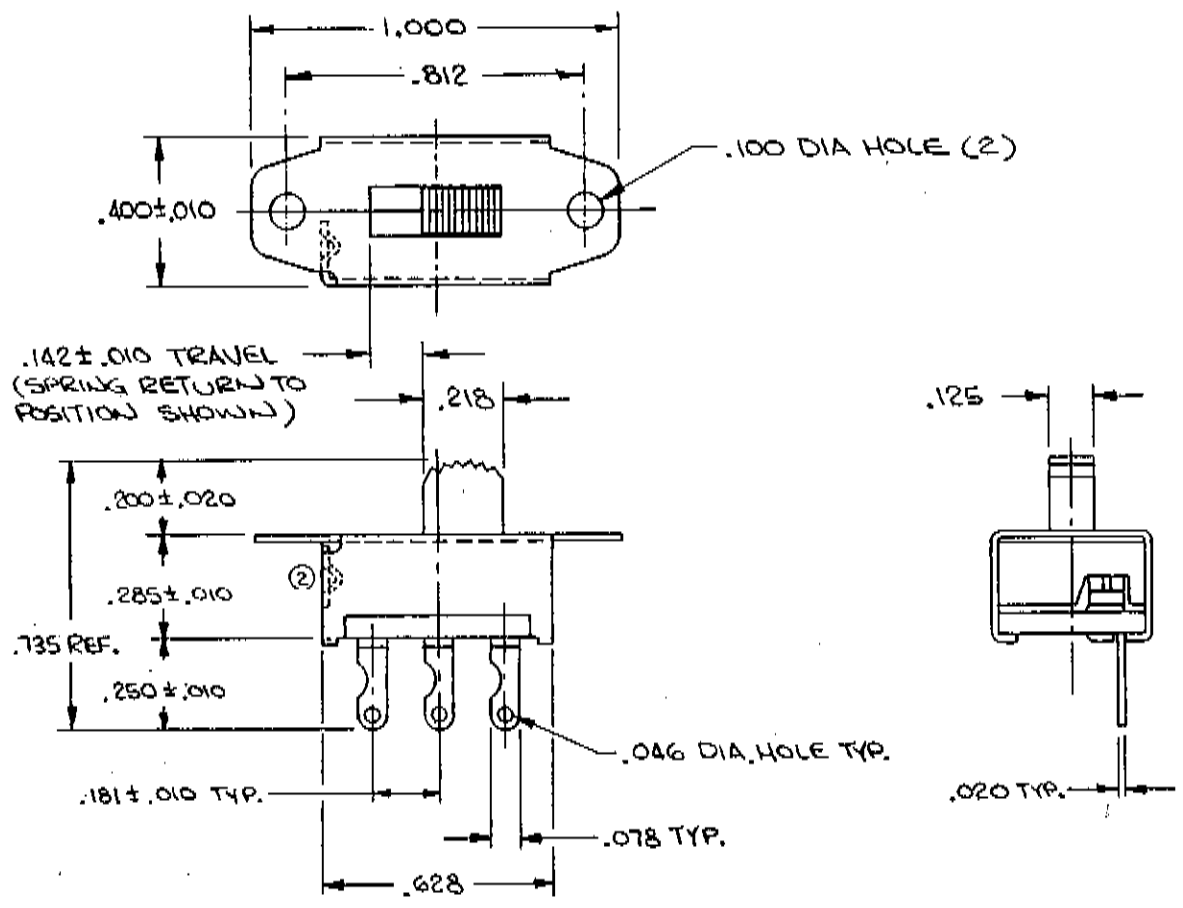

THIS IS A REDUCTION  
ORIGINAL  
 DO NOT SCALE

InActive

G-133-0000

②

REVISIONS	DATE	BY	DESCRIPTION
0			
1	FEB 27 1978	REDRAWN	TOUCHED UP LIGHT LINES & LETTERING. ADDED SPRING RETURN TO FRONT VIEW.
2	AUG 20 1977		

PDF File Made

DIMENSIONS ARE IN INCHES. DO NOT SCALE DRAWING. 3:1	
VARIATIONS ON FINISHED DIMENSIONS UNLESS OTHERWISE MARKED TOLERANCES UNLESS OTHERWISE SPECIFIED 2 PLACE DECIMAL ± .010 3 PLACE DECIMAL ± .005 FRACTIONS ± 1/64 ANGULAR DIMENSIONS ± 1/2°	<b>SWIDGET SPRING RETURN S.P. - D.T.</b> FIRST MADE FOR CW DRAWN BY <i>Tom Lovett</i> 3-27-76 DATE DRAWN CHECKED BY <i>EJC</i>
<b>GW INDUSTRIES</b> WARMINSTER, PA. 18974	<b>G-133-0000</b>